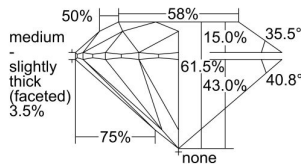

GIA®

FACSIMILE

GIA REPORT

7228604055

Verify this report at gia.edu

GIA DIAMOND DOSSIER®

May 09, 2016
GIA Report Number 7228604055
Shape and Cutting Style ..... Round Brilliant
Measurements ..... 5.69 - 5.72 x 3.51 mm

GRADING RESULTS

Carat Weight ..... 0.70 carat
Color Grade ..... E
Clarity Grade VS1
Cut Grade ..... Excellent

ADDITIONAL GRADING INFORMATION

Polish ..... Excellent
Symmetry ..... Very Good
Fluorescence ..... Faint
Clarity Characteristics ..... Feather, Pinpoint
Inscription(s): GIA 7228604055

PROPORTIONS

Profile to actual proportions

GRADING SCALES

GIA COLOR SCALE

COLORLESS	D
	E
	F
	G
	H
	I
	J
NEAR COLORLESS	K
	L
FAIN	M
	N
	O
	P
VERY LIGHT	Q
	R
	S
	T
	U
	V
	W
	X
	Y
LIGHT	Z

GIA CLARITY SCALE

FLAWLESS	VERY VERY SLIGHTLY INCLUDED	I₁	
			I₂
INTERNALLY FLAWLESS	VERY SLIGHTLY INCLUDED	SI₁	
			SI₂
VVS₁	VERY SLIGHTLY INCLUDED	VS₁	
			VS₂
VVS₂	VERY SLIGHTLY INCLUDED	S₁	
			S₂
I₃	INCLUDED	POOR	

GIA CUT SCALE

EXCELLENT	
	VERY GOOD
GOOD	
FAIR	
POOR