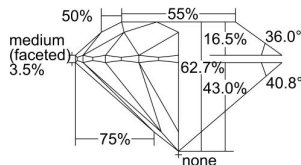

GIA®

FACSIMILE

GIA REPORT 7231560488

Verify this report at GIA.edu

GIA NATURAL DIAMOND DOSSIER®

August 04, 2021
GIA Report Number 7231560488
Shape and Cutting Style ..... Round Brilliant
Measurements ..... 5.24 - 5.28 x 3.30 mm

GRADING RESULTS

Carat Weight ..... 0.56 carat
Color Grade ..... G
Clarity Grade VS1
Cut Grade ..... Excellent

ADDITIONAL GRADING INFORMATION

Polish ..... Excellent
Symmetry ..... Excellent
Fluorescence ..... None
Clarity Characteristics..... Crystal, Cloud, Pinpoint
Inscription(s): GIA 7231560488

PROPORTIONS

Profile to actual proportions

GRADING SCALES

GIA COLOR SCALE

COLORESS	D
	E
	F
	G
	H
	I
	J
NEAR COLORESS	K
	L
FANIT	M
	N
	O
	P
VERY LIGHT	Q
	R
	S
	T
	U
	V
	W
	X
	Y
LIGHT	Z

GIA CLARITY SCALE

FLAWLESS	VERY VERY SLIGHTLY INCLUDED	VVS₁	VVS₂	VS₁	VS₂	SLIGHTLY INCLUDED	SI₁	SI₂	I₁	I₂	I₃	
												VERY SLIGHTLY INCLUDED

GIA CUT SCALE

EXCELLENT
VERY GOOD
GOOD
FAIR
POOR