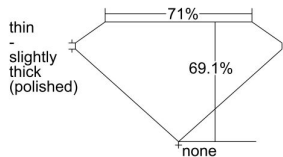

GIA®

FACSIMILE

GIA REPORT 7235054739

Verify this report at GIA.edu

GIA NATURAL DIAMOND DOSSIER®

August 23, 2023
GIA Report Number 7235054739
Shape and Cutting Style ..... Square Modified Brilliant
Measurements ..... 4.85 x 4.83 x 3.34 mm

GRADING RESULTS

Carat Weight ..... 0.62 carat
Color Grade ..... E
Clarity Grade VS2

ADDITIONAL GRADING INFORMATION

Polish ..... Excellent
Symmetry ..... Excellent
Fluorescence ..... None
Clarity Characteristics ..... Crystal, Cloud
Inscription(s): GIA 7235054739

PROPORTIONS

Profile not to actual proportions

GRADING SCALES

GIA COLOR SCALE		GIA CLARITY SCALE			
COLORLESS	D	VERY VERY SLIGHTLY INCLUDED	FLAWLESS		
	E		INTERNALLY FLAWLESS		
	F	VERY SLIGHTLY INCLUDED	VVS₁		
	G		VVS₂		
	H		VS₁		
	NEAR COLORLESS	I	SLIGHTLY INCLUDED	VS₂	
		J		SI₁	
		FAINT	K	INCLUDED	SI₂
			L		I₁
			M		I₂
N			I₃		
VERT LIGHT	O	INCLUDED			
	P				
	Q				
	R				
	S				
	T				
LIGHT	U				
	V				
	W				
	X				
Y					
Z