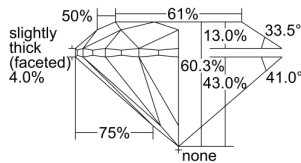

GIA®

FACSIMILE

GIA REPORT 7235255203

Verify this report at GIA.edu

GIA NATURAL DIAMOND DOSSIER®

April 12, 2024
GIA Report Number 7235255203
Shape and Cutting Style ..... Round Brilliant
Measurements ..... 5.42 - 5.46 x 3.28 mm

GRADING RESULTS

Carat Weight ..... 0.60 carat
Color Grade ..... K
Clarity Grade S11
Cut Grade ..... Excellent

ADDITIONAL GRADING INFORMATION

Polish ..... Excellent
Symmetry ..... Excellent
Fluorescence ..... Faint
Clarity Characteristics ..... Cloud
Inscription(s): GIA 7235255203

PROPORTIONS

Profile to actual proportions

GRADING SCALES

GIA COLOR SCALE	GIA CLARITY SCALE	GIA CUT SCALE	
D	FLAWLESS	EXCELLENT	
E	INTERNALLY FLAWLESS		
F		VVS₁	VERY GOOD
G	VVS₂		
H	VS₁	GOOD	
I	VS₂		
J	S1₁	FAIR	
K	S1₂		
L	I₁	POOR	
M	I₂		
N	I₃		
O			
P			
Q			
R			
S			
T			
U			
V			
W			
X			
Y			
Z