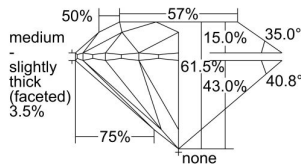

GIA®

FACSIMILE

GIA REPORT 7235257144

Verify this report at GIA.edu

GIA NATURAL DIAMOND DOSSIER®

April 16, 2024
GIA Report Number 7235257144
Shape and Cutting Style ..... Round Brilliant
Measurements ..... 4.43 - 4.44 x 2.73 mm

GRADING RESULTS

Carat Weight ..... 0.33 carat
Color Grade ..... E
Clarity Grade VS1
Cut Grade ..... Excellent

ADDITIONAL GRADING INFORMATION

Polish ..... Excellent
Symmetry ..... Excellent
Fluorescence ..... None
Clarity Characteristics..... Crystal, Cloud, Pinpoint
Inscription(s): GIA 7235257144

PROPORTIONS

Profile to actual proportions

GRADING SCALES

GIA COLOR SCALE	GIA CLARITY SCALE	GIA CUT SCALE	
D	FLAWLESS	EXCELLENT	
E	INTERNALLY FLAWLESS		
F		VVS₁	VERY GOOD
G	VVS₂		
H	VS₁	GOOD	
I	VS₂		
J	SI₁	FAIR	
K	SI₂		
L	I₁	POOR	
M	I₂		
N	I₃		
O			
P			
Q			
R			
S			
T			
U			
V			
W			
X			
Y			
Z