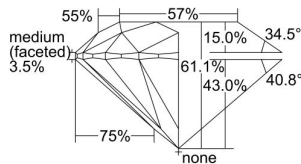

GIA®

FACSIMILE

GIA REPORT 7235267986

Verify this report at GIA.edu

GIA NATURAL DIAMOND DOSSIER®

April 24, 2024
GIA Report Number 7235267986
Shape and Cutting Style ..... Round Brilliant
Measurements ..... 5.71 - 5.73 x 3.50 mm

GRADING RESULTS

Carat Weight ..... 0.70 carat
Color Grade ..... F
Clarity Grade VS2
Cut Grade ..... Excellent

ADDITIONAL GRADING INFORMATION

Polish ..... Excellent
Symmetry ..... Excellent
Fluorescence ..... None
Clarity Characteristics ..... Crystal, Cloud
Inscription(s): GIA 7235267986

PROPORTIONS

Profile to actual proportions

GRADING SCALES

GIA COLOR SCALE

COLORED	D
	E
	F
	G
	H
	I
	J
NEAR COLORLESS	K
	L
Faint	M
	N
	O
	P
	Q
	R
	S
	T
	U
	V
	W
	X
	Y
Light	Z

GIA CLARITY SCALE

FLAWLESS	VERY VERY SLIGHTLY INCLUDED	VVS₁	VVS₂	VS₁	VS₂	SI₁	SI₂	I₁	I₂	I₃	
											VERY SLIGHTLY INCLUDED
INTERNALLY FLAWLESS											

GIA CUT SCALE

EXCELLENT
VERY GOOD
GOOD
FAIR
POOR