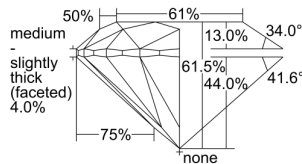

GIA®

FACSIMILE

GIA REPORT 7235272561

Verify this report at GIA.edu

GIA NATURAL DIAMOND DOSSIER®

May 01, 2024
GIA Report Number 7235272561
Shape and Cutting Style ..... Round Brilliant
Measurements ..... 5.07 - 5.10 x 3.13 mm

GRADING RESULTS

Carat Weight ..... 0.50 carat
Color Grade ..... F
Clarity Grade VS2
Cut Grade ..... Excellent

ADDITIONAL GRADING INFORMATION

Polish ..... Excellent
Symmetry ..... Excellent
Fluorescence ..... None
Clarity Characteristics ..... Cloud, Crystal
Inscription(s): GIA 7235272561

PROPORTIONS

Profile to actual proportions

GRADING SCALES

GIA COLOR SCALE	GIA CLARITY SCALE	GIA CUT SCALE	
D	FLAWLESS	EXCELLENT	
E	INTERNALLY FLAWLESS		
F		VVS₁	VERY GOOD
G	VVS₂		
H	VS₁	GOOD	
I	VS₂		
J	SI₁	FAIR	
K	SI₂		
L	I₁	POOR	
M	I₂		
N	I₃		
O			
P			
Q			
R			
S			
T			
U			
V			
W			
X			
Y			
Z