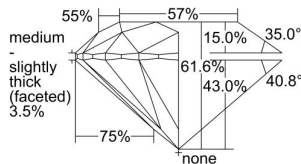

GIA®

FACSIMILE

GIA REPORT 7235306139

Verify this report at GIA.edu

GIA NATURAL DIAMOND DOSSIER®

June 04, 2024
GIA Report Number 7235306139
Shape and Cutting Style ..... Round Brilliant
Measurements ..... 5.82 - 5.85 x 3.59 mm

GRADING RESULTS

Carat Weight ..... 0.75 carat
Color Grade ..... F
Clarity Grade VS2
Cut Grade ..... Excellent

ADDITIONAL GRADING INFORMATION

Polish ..... Excellent
Symmetry ..... Excellent
Fluorescence ..... None
Clarity Characteristics..... Cloud, Feather, Crystal
Inscription(s): GIA 7235306139

PROPORTIONS

Profile to actual proportions

GRADING SCALES

GIA COLOR SCALE	GIA CLARITY SCALE	GIA CUT SCALE	
D	FLAWLESS	EXCELLENT	
E	INTERNALLY FLAWLESS		
F		VVS₁	VERY GOOD
G	VVS₂		
H	VS₁	GOOD	
I	VS₂		
J	SI₁	FAIR	
K	SI₂		
L	I₁	POOR	
M	I₂		
N	I₃		
O			
P			
Q			
R			
S			
T			
U			
V			
W			
X			
Y			
Z