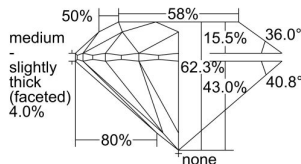

GIA®

FACSIMILE

GIA REPORT 7235315458

Verify this report at GIA.edu

GIA NATURAL DIAMOND DOSSIER®

June 12, 2024
GIA Report Number 7235315458
Shape and Cutting Style ..... Round Brilliant
Measurements ..... 5.86 - 5.90 x 3.66 mm

GRADING RESULTS

Carat Weight ..... 0.79 carat
Color Grade ..... H
Clarity Grade VS2
Cut Grade ..... Excellent

ADDITIONAL GRADING INFORMATION

Polish ..... Excellent
Symmetry ..... Excellent
Fluorescence ..... None
Clarity Characteristics ..... Cloud, Crystal
Inscription(s): GIA 7235315458

PROPORTIONS

Profile to actual proportions