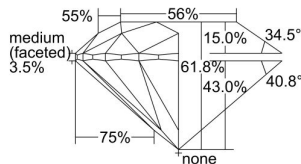

GIA®

FACSIMILE

GIA REPORT 7235322319

Verify this report at GIA.edu

GIA NATURAL DIAMOND DOSSIER®

June 18, 2024
GIA Report Number 7235322319
Shape and Cutting Style ..... Round Brilliant
Measurements ..... 4.85 - 4.86 x 3.00 mm

GRADING RESULTS

Carat Weight ..... 0.43 carat
Color Grade ..... E
Clarity Grade S11
Cut Grade ..... Excellent

ADDITIONAL GRADING INFORMATION

Polish ..... Excellent
Symmetry ..... Excellent
Fluorescence ..... None
Clarity Characteristics ..... Crystal, Cloud
Inscription(s): GIA 7235322319

PROPORTIONS

Profile to actual proportions

GRADING SCALES

GIA COLOR SCALE	GIA CLARITY SCALE	GIA CUT SCALE
Colorless	Flawless	Excellent
Near Colorless	Internally Flawless	
Faint	VVS₁	Very Good
Very Light	VVS₂	
Light	VS₁	Good
	VS₂	
	S1₁	Fair
	S1₂	
	I₁	Poor
	I₂	
	I₃