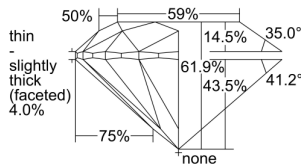

GIA®

FACSIMILE

GIA REPORT 7235329633

Verify this report at GIA.edu

GIA NATURAL DIAMOND DOSSIER®

June 26, 2024
GIA Report Number 7235329633
Shape and Cutting Style ..... Round Brilliant
Measurements ..... 4.74 - 4.77 x 2.94 mm

GRADING RESULTS

Carat Weight ..... 0.41 carat
Color Grade ..... E
Clarity Grade SI2
Cut Grade ..... Excellent

ADDITIONAL GRADING INFORMATION

Polish ..... Excellent
Symmetry ..... Excellent
Fluorescence ..... None
Clarity Characteristics..... Crystal, Cloud, Feather
Inspection(s): GIA 7235329633

PROPORTIONS

Profile to actual proportions

GRADING SCALES

GIA COLOR SCALE	GIA CLARITY SCALE	GIA CUT SCALE	
D	FLAWLESS	EXCELLENT	
E	INTERNALLY FLAWLESS		
F		VVS₁	VERY GOOD
G	VVS₂		
H	VS₁	GOOD	
I	VS₂		
J	SI₁	FAIR	
K	SI₂		
L	I₁	POOR	
M	I₂		
N	I₃		
O			
P			
Q			
R			
S			
T			
U			
V			
W			
X			
Y			
Z