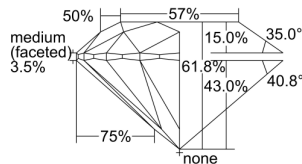

GIA®

FACSIMILE

GIA REPORT

7235347246

Verify this report at GIA.edu

GIA NATURAL DIAMOND DOSSIER®

July 17, 2024
GIA Report Number 7235347246
Shape and Cutting Style ..... Round Brilliant
Measurements ..... 4.86 - 4.89 x 3.01 mm

GRADING RESULTS

Carat Weight ..... 0.44 carat
Color Grade ..... J
Clarity Grade VS1
Cut Grade ..... Excellent

ADDITIONAL GRADING INFORMATION

Polish ..... Excellent
Symmetry ..... Excellent
Fluorescence ..... Faint
Clarity Characteristics..... Crystal, Cloud, Pinpoint
Inscription(s): GIA 7235347246

PROPORTIONS

Profile to actual proportions

GRADING SCALES

GIA COLOR SCALE	GIA CLARITY SCALE	GIA CUT SCALE	
D	FLAWLESS	EXCELLENT	
E	INTERNALLY FLAWLESS		
F		VVS₁	VERY GOOD
G	VVS₂		
H	VS₁	GOOD	
I	VS₂		
J	SI₁	FAIR	
K	SI₂		
L	I₁	POOR	
M	I₂		
N	I₃		
O			
P			
Q			
R			
S			
T			
U			
V			
W			
X			
Y			
Z