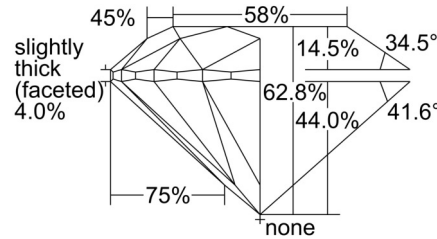

GIA NATURAL DIAMOND GRADING REPORT

August 29, 2024
GIA Report Number 7235379570
Shape and Cutting Style ..... Round Brilliant
Measurements ..... 10.25 - 10.30 x 6.45 mm

GRADING RESULTS

Carat Weight ..... 4.22 carat
Color Grade L
Clarity Grade VS1
Cut Grade ..... Excellent

ADDITIONAL GRADING INFORMATION

Polish ..... Excellent
Symmetry ..... Excellent
Fluorescence ..... None
Inscription(s): GIA 7235379570

Comments: Clouds are not shown. Additional pinpoints are not shown.

PROPORTIONS

Profile to actual proportions