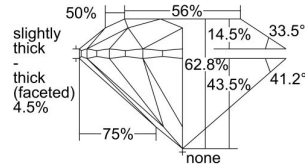

GIA®

FACSIMILE

GIA REPORT 7281282671

Verify this report at GIA.edu

GIA NATURAL DIAMOND DOSSIER®

March 01, 2018
GIA Report Number 7281282671
Shape and Cutting Style ..... Round Brilliant
Measurements ..... 4.25 - 4.27 x 2.68 mm

GRADING RESULTS

Carat Weight ..... 0.30 carat
Color Grade ..... F
Clarity Grade SI2
Cut Grade ..... Very Good

ADDITIONAL GRADING INFORMATION

Polish ..... Excellent
Symmetry ..... Very Good
Fluorescence ..... Strong Blue
Clarity Characteristics ..... Crystal
Inscription(s): GIA 7281282671

PROPORTIONS

Profile to actual proportions