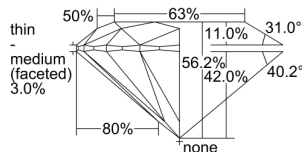

GIA®

FACSIMILE

GIA REPORT 7281311191

Verify this report at GIA.edu

GIA NATURAL DIAMOND DOSSIER®

March 20, 2018
GIA Report Number 7281311191
Shape and Cutting Style ..... Round Brilliant
Measurements ..... 5.92 - 5.95 x 3.33 mm

GRADING RESULTS

Carat Weight ..... 0.71 carat
Color Grade I
Clarity Grade VS2
Cut Grade ..... Good

ADDITIONAL GRADING INFORMATION

Polish ..... Very Good
Symmetry ..... Very Good
Fluorescence ..... Strong Blue
Clarity Characteristics ..... Crystal
Inscription(s): GIA 7281311191

PROPORTIONS

Profile to actual proportions

GRADING SCALES

GIA COLOR SCALE	GIA CLARITY SCALE	GIA CUT SCALE	
D	FLAWLESS	EXCELLENT	
E	INTERNALLY FLAWLESS		
F		VVS₁	VERY GOOD
G	VVS₂		
H	VS₁	GOOD	
I	VS₂		
J	SI₁	FAIR	
K	SI₂		
L	I₁	POOR	
M	I₂		
N	I₃		
O			
P			
Q			
R			
S			
T			
U			
V			
W			
X			
Y			
Z