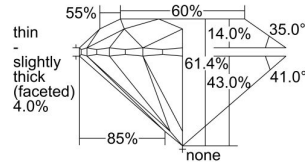

GIA®

FACSIMILE

GIA REPORT 7281441929

Verify this report at GIA.edu

GIA NATURAL DIAMOND DOSSIER®

March 12, 2018
GIA Report Number 7281441929
Shape and Cutting Style ..... Round Brilliant
Measurements ..... 5.67 - 5.73 x 3.50 mm

GRADING RESULTS

Carat Weight ..... 0.70 carat
Color Grade ..... D
Clarity Grade VVS1
Cut Grade ..... Excellent

ADDITIONAL GRADING INFORMATION

Polish ..... Very Good
Symmetry ..... Very Good
Fluorescence ..... None
Clarity Characteristics..... Indented Natural, Pinpoint, Surface Graining

Inscription(s): GIA 7281441929

PROPORTIONS

GRADING SCALES

GIA COLOR SCALE	GIA CLARITY SCALE	GIA CUT SCALE	
D	FLAWLESS	EXCELLENT	
E	INTERNALLY FLAWLESS		
F		VVS₁	VERY GOOD
G	VVS₂		
H	VS₁	GOOD	
I	VS₂		
J	SI₁	FAIR	
K	SI₂		
L	I₁	POOR	
M	I₂		
N	I₃		
O			
P			
Q			
R			
S			
T			
U			
V			
W			
X			
Y			
Z