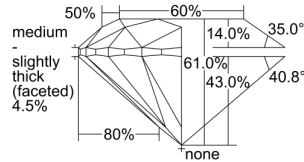

GIA®

FACSIMILE

GIA REPORT 7282350343

Verify this report at GIA.edu

GIA NATURAL DIAMOND DOSSIER®

March 07, 2018
GIA Report Number 7282350343
Shape and Cutting Style ..... Round Brilliant
Measurements ..... 5.05 - 5.10 x 3.10 mm

GRADING RESULTS

Carat Weight ..... 0.50 carat
Color Grade ..... K
Clarity Grade SI2
Cut Grade ..... Excellent

ADDITIONAL GRADING INFORMATION

Polish ..... Very Good
Symmetry ..... Very Good
Fluorescence ..... Medium Blue
Clarity Characteristics ..... Crystal
Inscription(s): GIA 7282350343

PROPORTIONS

Profile to actual proportions

GRADING SCALES

GIA COLOR SCALE	GIA CLARITY SCALE	GIA CUT SCALE	
D	FLAWLESS	EXCELLENT	
E	INTERNALLY FLAWLESS		
F		VVS₁	VERY GOOD
G	VVS₂		
H	VS₁	GOOD	
I	VS₂		
J	SI₁	FAIR	
K	SI₂		
L	I₁	POOR	
M			
N			
O	I₂		
P			
Q			
R	I₃		
S			
T			
U			
V			
W			
X			
Y			
Z