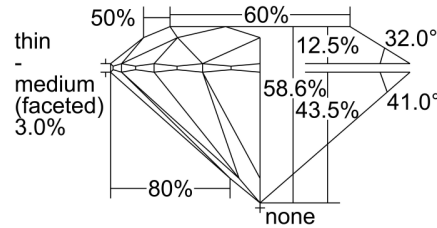

GIA NATURAL DIAMOND GRADING REPORT

 April 22, 2018
 GIA Report Number **7283857141**
 Shape and Cutting Style **Round Brilliant**
 Measurements **9.82 - 9.85 x 5.77 mm**
GRADING RESULTS

 Carat Weight **3.34 carat**
 Color Grade **E**
 Clarity Grade **VVS1**
 Cut Grade **Excellent**
ADDITIONAL GRADING INFORMATION

 Polish **Excellent**
 Symmetry **Excellent**
 Fluorescence **Faint**
 Inscription(s): **GIA 7283857141**
PROPORTIONS

Profile to actual proportions

CLARITY CHARACTERISTICS

KEY TO SYMBOLS*

^ Chip

* Red symbols denote internal characteristics (inclusions). Green or black symbols denote external characteristics (blemishes). Diagram is an approximate representation of the diamond, and symbols shown indicate type, position, and approximate size of clarity characteristics. All clarity characteristics may not be shown. Details of finish are not shown.