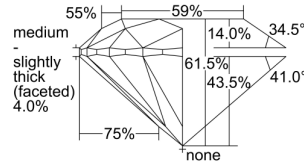

GIA®

FACSIMILE

GIA REPORT 7286441272

Verify this report at GIA.edu

GIA NATURAL DIAMOND DOSSIER®

March 13, 2018
GIA Report Number 7286441272
Shape and Cutting Style ..... Round Brilliant
Measurements ..... 5.73 - 5.80 x 3.54 mm

GRADING RESULTS

Carat Weight ..... 0.73 carat
Color Grade ..... E
Clarity Grade VS1
Cut Grade ..... Excellent

ADDITIONAL GRADING INFORMATION

Polish ..... Very Good
Symmetry ..... Very Good
Fluorescence ..... None
Clarity Characteristics..... Crystal, Pinpoint, Indented Natural
Inspection(s): GIA 7286441272

PROPORTIONS

Profile to actual proportions

GRADING SCALES

GIA COLOR SCALE	GIA CLARITY SCALE	GIA CUT SCALE	
D	FLAWLESS	EXCELLENT	
E	INTERNALLY FLAWLESS		
F		VVS₁	VERY GOOD
G	VVS₂		
H	VS₁	GOOD	
I	VS₂		
J	SI₁	FAIR	
K	SI₂		
L	I₁	POOR	
M	I₂		
N	I₃		
O			
P			
Q			
R			
S			
T			
U			
V			
W			
X			
Y			
Z