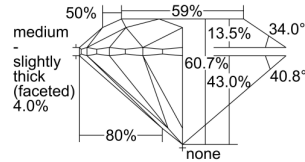

GIA®

FACSIMILE

GIA REPORT 7286861867

Verify this report at GIA.edu

GIA NATURAL DIAMOND DOSSIER®

April 19, 2018
GIA Report Number **7286861867**
Shape and Cutting Style ..... **Round Brilliant**
Measurements ..... **5.31 - 5.32 x 3.22 mm**

GRADING RESULTS

Carat Weight ..... **0.56 carat**
Color Grade ..... **F**
Clarity Grade **S12**
Cut Grade ..... **Excellent**

ADDITIONAL GRADING INFORMATION

Polish ..... **Excellent**
Symmetry ..... **Excellent**
Fluorescence ..... **None**
Clarity Characteristics ..... **Cloud**
Inscription(s): **GIA 7286861867**

PROPORTIONS

Profile to actual proportions

GRADING SCALES

GIA COLOR SCALE	GIA CLARITY SCALE	GIA CUT SCALE	
D	FLAWLESS	EXCELLENT	
E	INTERNALLY FLAWLESS		
F		VVS₁	VERY GOOD
G	VVS₂		
H	VS₁	GOOD	
I	VS₂		
J	S1₁	FAIR	
K	S1₂		
L	I₁	POOR	
M	I₂		
N	I₃		
O			
P			
Q			
R			
S			
T			
U			
V			
W			
X			
Y			
Z