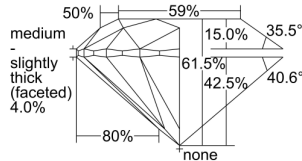

GIA®

FACSIMILE

GIA REPORT 7293937284

Verify this report at GIA.edu

GIA NATURAL DIAMOND DOSSIER®

July 27, 2018
GIA Report Number **7293937284**
Shape and Cutting Style ..... **Round Brilliant**
Measurements ..... **5.21 - 5.22 x 3.21 mm**

GRADING RESULTS

Carat Weight ..... **0.54 carat**
Color Grade ..... **D**
Clarity Grade **S11**
Cut Grade ..... **Excellent**

ADDITIONAL GRADING INFORMATION

Polish ..... **Excellent**
Symmetry ..... **Excellent**
Fluorescence ..... **None**
Clarity Characteristics..... **Crystal, Feather, Cloud**
Inscription(s): **GIA 7293937284**

PROPORTIONS

Profile to actual proportions

GRADING SCALES

GIA COLOR SCALE

COLORED	D
	E
	F
	G
	H
	I
	J
NEAR COLORLESS	K
	L
	M
	N
	O
	P
	Q
	R
	S
	T
	U
	V
	W
	X
	Y
	Z

GIA CLARITY SCALE

FLAWLESS	VERY VERY SLIGHTLY INCLUDED	VVS₁	VVS₂	VS₁	VS₂	S1₁	S1₂	I₁	I₂	I₃	
											INTERNAL FLAWLESS

GIA CUT SCALE

EXCELLENT
VERY GOOD
GOOD
FAIR
POOR