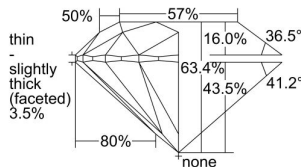

GIA®

FACSIMILE

GIA REPORT 7301082421

Verify this report at GIA.edu

GIA NATURAL DIAMOND DOSSIER®

August 03, 2018
GIA Report Number 7301082421
Shape and Cutting Style ..... Round Brilliant
Measurements ..... 4.23 - 4.29 x 2.70 mm

GRADING RESULTS

Carat Weight ..... 0.30 carat
Color Grade ..... E
Clarity Grade VVS1
Cut Grade ..... Excellent

ADDITIONAL GRADING INFORMATION

Polish ..... Excellent
Symmetry ..... Very Good
Fluorescence ..... None
Clarity Characteristics ..... Pinpoint
Inscription(s): GIA 7301082421

PROPORTIONS

Profile to actual proportions