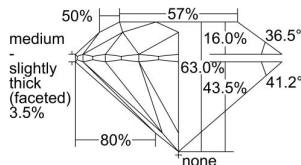

GIA®

FACSIMILE

GIA REPORT 7306208347

Verify this report at GIA.edu

GIA NATURAL DIAMOND DOSSIER®

August 16, 2018
GIA Report Number 7306208347
Shape and Cutting Style ..... Round Brilliant
Measurements ..... 5.68 - 5.72 x 3.59 mm

GRADING RESULTS

Carat Weight ..... 0.72 carat
Color Grade ..... G
Clarity Grade VVS1
Cut Grade ..... Excellent

ADDITIONAL GRADING INFORMATION

Polish ..... Excellent
Symmetry ..... Excellent
Fluorescence ..... Medium Blue
Clarity Characteristics ..... Pinpoint, Cloud, Feather
Inscription(s): GIA 7306208347

PROPORTIONS

Profile to actual proportions

GRADING SCALES

GIA COLOR SCALE

COLORESS	D
	E
	F
	G
	H
	I
	J
NEAR COLORESS	K
	L
Faint	M
	N
	O
	P
Very Light	Q
	R
	S
	T
	U
	V
Light	W
	X
	Y
	Z

GIA CLARITY SCALE

VERY VERY SLIGHTLY INCLUDED	FLAWLESS
	INTERNALLY FLAWLESS
VERY SLIGHTLY INCLUDED	VVS₁
	VVS₂
SLIGHTLY INCLUDED	VS₁
	VS₂
INCLUDED	SI₁
	SI₂
	I₁
	I₂
	I₃

GIA CUT SCALE

EXCELLENT
VERY GOOD
GOOD
FAIR
POOR