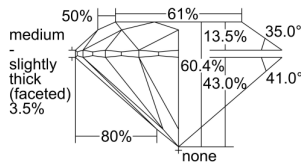

GIA®

FACSIMILE

GIA REPORT 7308302323

Verify this report at GIA.edu

GIA NATURAL DIAMOND DOSSIER®

August 30, 2018
GIA Report Number 7308302323
Shape and Cutting Style ..... Round Brilliant
Measurements ..... 4.55 - 4.57 x 2.76 mm

GRADING RESULTS

Carat Weight ..... 0.35 carat
Color Grade I
Clarity Grade S11
Cut Grade ..... Excellent

ADDITIONAL GRADING INFORMATION

Polish ..... Excellent
Symmetry ..... Excellent
Fluorescence ..... None
Clarity Characteristics ..... Cloud, Crystal
Inscription(s): GIA 7308302323

PROPORTIONS

Profile to actual proportions

GRADING SCALES

GIA COLOR SCALE	GIA CLARITY SCALE	GIA CUT SCALE	
D	FLAWLESS	EXCELLENT	
E	INTERNALLY FLAWLESS		
F		VVS₁	VERY GOOD
G	VVS₂		
H	VS₁	GOOD	
I	VS₂		
J	S1₁	FAIR	
K	S1₂		
L	I₁	POOR	
M	I₂		
N	I₃		
O			
P			
Q			
R			
S			
T			
U			
V			
W			
X			
Y			
Z