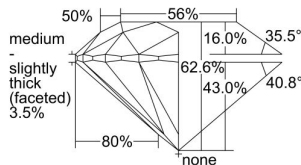

GIA®

FACSIMILE

GIA NATURAL DIAMOND DOSSIER®

May 08, 2019
GIA Report Number 7321715112
Shape and Cutting Style ..... Round Brilliant
Measurements ..... 4.71 - 4.73 x 2.95 mm

GRADING RESULTS

Carat Weight ..... 0.40 carat
Color Grade ..... K
Clarity Grade VVS1
Cut Grade ..... Excellent

ADDITIONAL GRADING INFORMATION

Polish ..... Excellent
Symmetry ..... Excellent
Fluorescence ..... Medium Blue
Clarity Characteristics..... Pinpoint, Cloud, Cavity
Inscription(s): GIA 7321715112

GIA REPORT 7321715112

Verify this report at GIA.edu

PROPORTIONS

Profile to actual proportions

GRADING SCALES

GIA COLOR SCALE	GIA CLARITY SCALE	GIA CUT SCALE	
D	FLAWLESS	EXCELLENT	
E	INTERNALLY FLAWLESS		
F		VVS₁	VERY GOOD
G	VVS₂		
H	VS₁	GOOD	
I	VS₂		
J	SI₁	FAIR	
K	SI₂		
L	I₁	POOR	
M	I₂		
N	I₃		
O			
P			
Q			
R			
S			
T			
U			
V			
W			
X			
Y			
Z