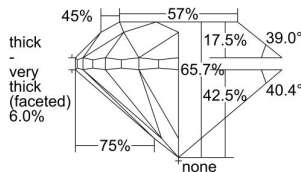

GIA®

FACSIMILE

GIA REPORT 7322310305

Verify this report at GIA.edu

GIA NATURAL DIAMOND DOSSIER®

March 26, 2019
GIA Report Number 7322310305
Shape and Cutting Style ..... Round Brilliant
Measurements ..... 5.91 - 5.98 x 3.91 mm

GRADING RESULTS

Carat Weight ..... 0.90 carat
Color Grade L
Clarity Grade S11
Cut Grade ..... Good

ADDITIONAL GRADING INFORMATION

Polish ..... Very Good
Symmetry ..... Very Good
Fluorescence ..... Medium Blue
Clarity Characteristics ..... Cloud, Crystal
Inscription(s): GIA 7322310305

PROPORTIONS

Profile to actual proportions

GRADING SCALES

GIA COLOR SCALE	GIA CLARITY SCALE	GIA CUT SCALE	
D	FLAWLESS	EXCELLENT	
E	INTERNALLY FLAWLESS		
F		VVS₁	VERY GOOD
G	VVS₂		
H	VS₁	GOOD	
I	VS₂		
J	S1₁	FAIR	
K	S1₂		
L	I₁	POOR	
M	I₂		
N	I₃		
O			
P			
Q			
R			
S			
T			
U			
V			
W			
X			
Y			
Z