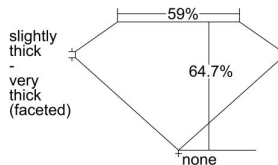

GIA®

FACSIMILE

GIA REPORT

7322396972

Verify this report at GIA.edu

GIA NATURAL DIAMOND DOSSIER®

March 29, 2019
GIA Report Number 7322396972
Shape and Cutting Style ..... Pear Brilliant
Measurements ..... 6.62 x 4.38 x 2.83 mm

GRADING RESULTS

Carat Weight ..... 0.50 carat
Color Grade ..... J
Clarity Grade VS1

ADDITIONAL GRADING INFORMATION

Polish ..... Very Good
Symmetry ..... Very Good
Fluorescence ..... None
Clarity Characteristics..... Crystal, Pinpoint
Inscription(s): GIA 7322396972

PROPORTIONS

Profile not to actual proportions

GRADING SCALES

GIA COLOR SCALE		GIA CLARITY SCALE			
COLORLESS	D	VERY VERY SLIGHTLY INCLUDED	FLAWLESS		
	E		INTERNALLY FLAWLESS		
	F		VVS₁		
	G		VVS₂		
	NEAR COLORLESS	H	VERY SLIGHTLY INCLUDED	VS₁	
		I		VS₂	
		FAINT	J	SLIGHTLY INCLUDED	SI₁
			K		SI₂
	L		I₁		
	VERT LIGHT		M	INCLUDED	I₂
N			I₃		
O					
P					
LIGHT	Q				
	R				
	S				
	T				
	U				
	V				
W					
X					
Y					
Z