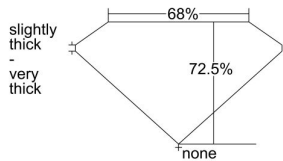

GIA®

FACSIMILE

GIA REPORT 7322683031

Verify this report at GIA.edu

GIA NATURAL DIAMOND DOSSIER®

May 02, 2019
GIA Report Number 7322683031
Shape and Cutting Style ..... **Square Modified Brilliant**
Measurements ..... 3.74 x 3.73 x 2.70 mm

GRADING RESULTS

Carat Weight ..... 0.32 carat
Color Grade ..... E
Clarity Grade S11

ADDITIONAL GRADING INFORMATION

Polish ..... Good
Symmetry ..... Good
Fluorescence ..... None
Clarity Characteristics..... **Crystal, Feather**
Inscription(s): GIA 7322683031

PROPORTIONS

Profile not to actual proportions

GRADING SCALES

GIA COLOR SCALE		GIA CLARITY SCALE			
COLORLESS	D	VERY VERY SLIGHTLY INCLUDED	FLAWLESS		
	E		INTERNALLY FLAWLESS		
	F	VERY SLIGHTLY INCLUDED	VVS₁		
	G		VVS₂		
	H		VS₁		
	NEAR COLORLESS	I	SLIGHTLY INCLUDED	VS₂	
		J		S1₁	
		FAINT	K	INCLUDED	S1₂
			L		I₁
			M		I₂
VERT LIGHT			N	INCLUDED	I₃
	O				
	P				
	Q				
LIGHT	R				
	S				
	T				
	U				
	V				
	W				
	X				
	Y				
	Z