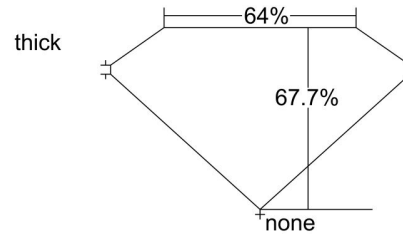

GIA NATURAL DIAMOND GRADING REPORT

March 29, 2019  
 GIA Report Number ..... 7326393583  
 Shape and Cutting Style ..... Emerald Cut  
 Measurements ..... 7.84 x 5.79 x 3.92 mm

GRADING RESULTS

Carat Weight ..... 1.71 carat  
 Color Grade ..... G  
 Clarity Grade ..... VS1

Profile not to actual proportions

CLARITY CHARACTERISTICS

KEY TO SYMBOLS\*

- Crystal
- ◉ Cloud
- Pinpoint

\* Red symbols denote internal characteristics (inclusions). Green or black symbols denote external characteristics (blemishes). Diagram is an approximate representation of the diamond, and symbols shown indicate type, position, and approximate size of clarity characteristics. All clarity characteristics may not be shown. Details of finish are not shown.