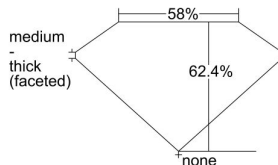

GIA®

FACSIMILE

GIA REPORT

7328453649

Verify this report at GIA.edu

GIA NATURAL DIAMOND DOSSIER®

April 03, 2019

GIA Report Number 7328453649

Shape and Cutting Style ..... Pear Brilliant

Measurements ..... 7.14 x 4.38 x 2.73 mm

GRADING RESULTS

Carat Weight ..... 0.50 carat

Color Grade ..... J

Clarity Grade ..... Internally Flawless

ADDITIONAL GRADING INFORMATION

Polish ..... Very Good

Symmetry ..... Very Good

Fluorescence ..... None

Clarity Characteristics..... Minor Details of Polish

Inscription(s): GIA 7328453649

PROPORTIONS

Profile not to actual proportions

GRADING SCALES

GIA COLOR SCALE		GIA CLARITY SCALE			
COLORLESS	D	VERY VERY SLIGHTLY INCLUDED	FLAWLESS		
	E		INTERNALLY FLAWLESS		
	F		VVS₁		
	NEAR COLORLESS	G	VVS₂		
		H	VERY SLIGHTLY INCLUDED	VS₁	
		I		VS₂	
		FAINT	J	SLIGHTLY INCLUDED	SI₁
			K		SI₂
	L		INCLUDED		I₁
	M			I₂	
VERTICALLY LIGHT	N		INCLUDED	I₃	
	O				
	P				
	Q				
	R				
LIGHT	S				
	T				
	U				
	V				
	Z