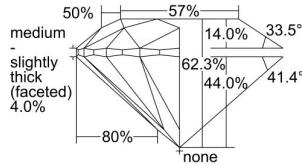

GIA®

FACSIMILE

GIA REPORT

7328575801

Verify this report at GIA.edu

GIA NATURAL DIAMOND DOSSIER®

April 16, 2019
GIA Report Number 7328575801
Shape and Cutting Style ..... Round Brilliant
Measurements ..... 6.18 - 6.21 x 3.86 mm

GRADING RESULTS

Carat Weight ..... 0.91 carat
Color Grade ..... K
Clarity Grade VS1
Cut Grade ..... Excellent

ADDITIONAL GRADING INFORMATION

Polish ..... Excellent
Symmetry ..... Excellent
Fluorescence ..... Medium Blue
Clarity Characteristics..... Crystal, Feather, Pinpoint, Needle
Inscription(s): GIA 7328575801

PROPORTIONS

Profile to actual proportions

GRADING SCALES

GIA COLOR SCALE

COLORED	D
	E
	F
	G
	H
	I
	J
NEAR COLORLESS	K
	L
Faint	M
	N
	O
	P
	Q
	R
	S
	T
	U
	V
	W
	X
	Y
Light	Z

GIA CLARITY SCALE

VERY VERY SLIGHTLY INCLUDED	FLAWLESS
	INTERNALLY FLAWLESS
VERY SLIGHTLY INCLUDED	VVS₁
	VVS₂
SLIGHTLY INCLUDED	VS₁
	VS₂
INCLUDED	SI₁
	SI₂
	I₁
	I₂
	I₃

GIA CUT SCALE

EXCELLENT
VERY GOOD
GOOD
FAIR
POOR