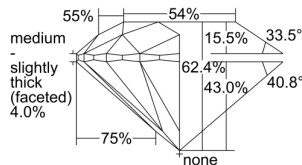

GIA®

FACSIMILE

GIA REPORT 7336007159

Verify this report at GIA.edu

GIA NATURAL DIAMOND DOSSIER®

November 22, 2019
GIA Report Number 7336007159
Shape and Cutting Style ..... Round Brilliant
Measurements ..... 4.94 - 4.95 x 3.09 mm

GRADING RESULTS

Carat Weight ..... 0.46 carat
Color Grade ..... E
Clarity Grade VVS1
Cut Grade ..... Excellent

ADDITIONAL GRADING INFORMATION

Polish ..... Excellent
Symmetry ..... Excellent
Fluorescence ..... None
Clarity Characteristics ..... Pinpoint, Needle
Inscription(s): GIA 7336007159

PROPORTIONS

Profile to actual proportions

GRADING SCALES

GIA COLOR SCALE	GIA CLARITY SCALE	GIA CUT SCALE	
D	FLAWLESS	EXCELLENT	
E	INTERNALLY FLAWLESS		
F		VVS₁	VERY GOOD
G	VVS₂		
H	VS₁	GOOD	
I	VS₂		
J	SI₁	FAIR	
K	SI₂		
L	I₁	POOR	
M			
N			
O	I₂		
P			
Q			
R	I₃		
S			
T			
U			
V			
W			
X			
Y			
Z