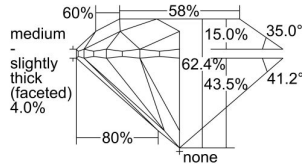

GIA®

FACSIMILE

GIA REPORT 7336007721

Verify this report at GIA.edu

GIA NATURAL DIAMOND DOSSIER®

November 22, 2019
GIA Report Number 7336007721
Shape and Cutting Style ..... Round Brilliant
Measurements ..... 4.87 - 4.89 x 3.04 mm

GRADING RESULTS

Carat Weight ..... 0.45 carat
Color Grade ..... E
Clarity Grade VVS1
Cut Grade ..... Excellent

ADDITIONAL GRADING INFORMATION

Polish ..... Excellent
Symmetry ..... Excellent
Fluorescence ..... None
Clarity Characteristics ..... Pinpoint
Inscription(s): GIA 7336007721

PROPORTIONS

Profile to actual proportions

GRADING SCALES

GIA COLOR SCALE	GIA CLARITY SCALE	GIA CUT SCALE	
D	FLAWLESS	EXCELLENT	
E	INTERNALLY FLAWLESS		
F		VVS₁	VERY GOOD
G	VVS₂		
H	VS₁	GOOD	
I	VS₂		
J	SI₁	FAIR	
K	SI₂		
L	I₁	POOR	
M			
N			
O	I₂		
P			
Q			
R	I₃		
S			
T			
U			
V			
W			
X			
Y			
Z