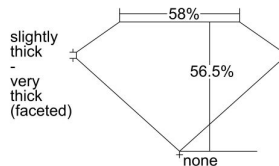

GIA®

FACSIMILE

GIA REPORT

7341108635

Verify this report at GIA.edu

GIA NATURAL DIAMOND DOSSIER®

November 12, 2019
GIA Report Number 7341108635
Shape and Cutting Style ..... Heart Brilliant
Measurements ..... 5.24 x 5.39 x 3.05 mm

GRADING RESULTS

Carat Weight ..... 0.51 carat
Color Grade ..... L, Faint Brown
Clarity Grade SI1

ADDITIONAL GRADING INFORMATION

Polish ..... Excellent
Symmetry ..... Very Good
Fluorescence ..... None
Clarity Characteristics ..... Crystal, Feather
Inscription(s): GIA 7341108635

PROPORTIONS

Profile not to actual proportions

GRADING SCALES

GIA COLOR SCALE		GIA CLARITY SCALE	
COLORLESS	D	VERY VERY SLIGHTLY INCLUDED	FLAWLESS
	E		INTERNALLY FLAWLESS
	F		VVS₁
	G		VVS₂
	H		VS₁
	I		VS₂
	J		SI₁
	K		SI₂
	L		I₁
	M		I₂
NEAR COLORLESS	N	SLIGHTLY INCLUDED	I₃
	O		
	P		
	Q		
FAINT	R		
	S		
	T		
	U		
VERY LIGHT	V		
	W		
	X		
	Y		
LIGHT	Z