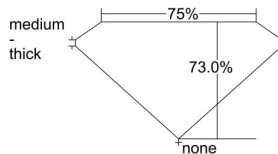

GIA®

FACSIMILE

GIA REPORT 7341785542

Verify this report at GIA.edu

GIA NATURAL DIAMOND DOSSIER®

February 02, 2020
GIA Report Number 7341785542
Shape and Cutting Style ..... Square Modified Brilliant
Measurements ..... 3.85 x 3.69 x 2.69 mm

GRADING RESULTS

Carat Weight ..... 0.32 carat
Color Grade ..... E
Clarity Grade SI1

ADDITIONAL GRADING INFORMATION

Polish ..... Excellent
Symmetry ..... Very Good
Fluorescence ..... None
Clarity Characteristics ..... Crystal, Cloud
Inscription(s): GIA 7341785542

PROPORTIONS

Profile not to actual proportions

GRADING SCALES

GIA COLOR SCALE		GIA CLARITY SCALE			
COLORLESS	D	VERY VERY SLIGHTLY INCLUDED	FLAWLESS		
	E		INTERNALLY FLAWLESS		
	F		VVS₁		
	NEAR COLORLESS	G	VERY SLIGHTLY INCLUDED	VVS₂	
		H		VS₁	
		FANT	I	SLIGHTLY INCLUDED	VS₂
			J		SI₁
	VERT LIGHT	K	INCLUDED	SI₂	
		L		I₁	
		M		I₂	
LIGHT		N	INCLUDED	I₃	
		O			
		P			
		Q			
		R