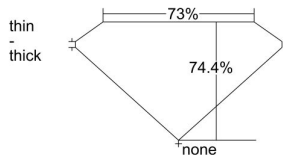

GIA®

FACSIMILE

GIA REPORT

7342470638

Verify this report at GIA.edu

GIA NATURAL DIAMOND DOSSIER®

January 02, 2020
GIA Report Number 7342470638
Shape and Cutting Style ..... Square Modified Brilliant
Measurements ..... 3.73 x 3.57 x 2.66 mm

GRADING RESULTS

Carat Weight ..... 0.30 carat
Color Grade ..... E
Clarity Grade VS1

ADDITIONAL GRADING INFORMATION

Polish ..... Very Good
Symmetry ..... Good
Fluorescence ..... None
Clarity Characteristics ..... Feather, Needle, Cloud
Inscription(s): GIA 7342470638

PROPORTIONS

Profile not to actual proportions

GRADING SCALES

GIA COLOR SCALE		GIA CLARITY SCALE			
COLORLESS	D	VERY VERY SLIGHTLY INCLUDED	FLAWLESS		
	E		INTERNALLY FLAWLESS		
	F		VVS₁		
	G		VVS₂		
	NEAR COLORLESS	H	VERY SLIGHTLY INCLUDED	VS₁	
		I		VS₂	
		FAINT	J	SLIGHTLY INCLUDED	I₁
			K		I₂
	L		I₃		
	VERTICALLY LIGHT		M	INCLUDED	
N					
O					
P					
Q					
R					
S					
LIGHT	T				
	U				
	V				
	W				
	X				
	Y				
	Z