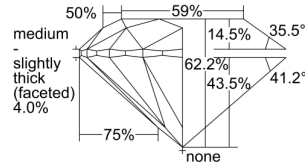

GIA®

FACSIMILE

GIA REPORT 7346263261

Verify this report at GIA.edu

GIA NATURAL DIAMOND DOSSIER®

December 11, 2019
GIA Report Number 7346263261
Shape and Cutting Style ..... Round Brilliant
Measurements ..... 4.27 - 4.29 x 2.66 mm

GRADING RESULTS

Carat Weight ..... 0.30 carat
Color Grade ..... K
Clarity Grade S11
Cut Grade ..... Excellent

ADDITIONAL GRADING INFORMATION

Polish ..... Excellent
Symmetry ..... Very Good
Fluorescence ..... None
Clarity Characteristics ..... Cloud
Inscription(s): GIA 7346263261

PROPORTIONS

Profile to actual proportions