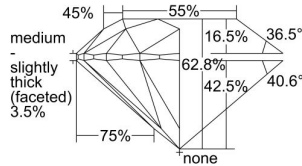

GIA®

FACSIMILE

GIA REPORT

7346275635

Verify this report at GIA.edu

GIA NATURAL DIAMOND DOSSIER®

December 11, 2019
GIA Report Number **7346275635**
Shape and Cutting Style ..... **Round Brilliant**
Measurements ..... **6.12 - 6.15 x 3.85 mm**

GRADING RESULTS

Carat Weight ..... **0.90 carat**
Color Grade ..... **H**
Clarity Grade **VS1**
Cut Grade ..... **Excellent**

ADDITIONAL GRADING INFORMATION

Polish ..... **Excellent**
Symmetry ..... **Excellent**
Fluorescence ..... **Faint**
Clarity Characteristics..... **Feather, Pinpoint**
Inscription(s): **GIA 7346275635**

PROPORTIONS

Profile to actual proportions