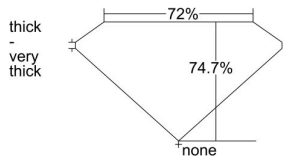

GIA®

FACSIMILE

GIA REPORT

7346368741

Verify this report at GIA.edu

GIA NATURAL DIAMOND DOSSIER®

December 20, 2019
GIA Report Number 7346368741
Shape and Cutting Style ..... Square Modified Brilliant
Measurements ..... 4.14 x 4.11 x 3.07 mm

GRADING RESULTS

Carat Weight ..... 0.45 carat
Color Grade ..... D
Clarity Grade SI1

ADDITIONAL GRADING INFORMATION

Polish ..... Excellent
Symmetry ..... Good
Fluorescence ..... None
Clarity Characteristics ..... Crystal, Feather, Cloud
Inscription(s): GIA 7346368741

PROPORTIONS

Profile not to actual proportions

GRADING SCALES

GIA COLOR SCALE		GIA CLARITY SCALE			
COLORLESS	D	VERY VERY SLIGHTLY INCLUDED	FLAWLESS		
	E		INTERNALLY FLAWLESS		
	F	VERY SLIGHTLY INCLUDED	VVS₁		
	G		VVS₂		
	H		VS₁		
	NEAR COLORLESS	I	VERY SLIGHTLY INCLUDED	VS₂	
		J		SI₁	
		FAINT	K	SLIGHTLY INCLUDED	SI₂
			L		I₁
			M		I₂
VERT LIGHT	N	INCLUDED	I₃		
	O				
	P				
	Q				
	R				
LIGHT	S				
	T				
	U				
	V				
	W				
	X				
	Y				
	Z