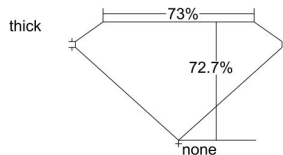

GIA®

FACSIMILE

GIA REPORT 7346793379

Verify this report at GIA.edu

GIA NATURAL DIAMOND DOSSIER®

January 31, 2020
GIA Report Number **7346793379**
Shape and Cutting Style ..... **Square Modified Brilliant**
Measurements ..... **4.84 x 4.79 x 3.49 mm**

GRADING RESULTS

Carat Weight ..... **0.71 carat**
Color Grade ..... **I**
Clarity Grade **S11**

ADDITIONAL GRADING INFORMATION

Polish ..... **Excellent**
Symmetry ..... **Excellent**
Fluorescence ..... **None**
Clarity Characteristics ..... **Crystal, Cloud**
Inscription(s): **GIA 7346793379**

PROPORTIONS

Profile not to actual proportions

GRADING SCALES

GIA COLOR SCALE		GIA CLARITY SCALE			
COLORLESS	D	VERY VERY SLIGHTLY INCLUDED	FLAWLESS		
	E		INTERNALLY FLAWLESS		
	F		VVS₁		
	NEAR COLORLESS	G	VERY SLIGHTLY INCLUDED	VVS₂	
		H		VS₁	
		FANT	I	SLIGHTLY INCLUDED	VS₂
			J		S1₁
	LIGHT	K	INCLUDED	S1₂	
		L		I₁	
		M	NOT LISTED	I₂	
N		I₃			
O					
P					
Q					
R					
S					
T					
U					
V					
W					
X					
Y					
Z