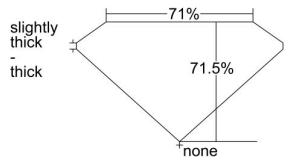

GIA®

FACSIMILE

GIA REPORT 7348296722

Verify this report at GIA.edu

GIA NATURAL DIAMOND DOSSIER®

December 13, 2019
GIA Report Number 7348296722
Shape and Cutting Style ..... Square Modified Brilliant
Measurements ..... 3.89 x 3.72 x 2.66 mm

GRADING RESULTS

Carat Weight ..... 0.31 carat
Color Grade ..... E
Clarity Grade SI1

ADDITIONAL GRADING INFORMATION

Polish ..... Excellent
Symmetry ..... Very Good
Fluorescence ..... None
Clarity Characteristics..... Crystal, Cloud
Inscription(s): GIA 7348296722

PROPORTIONS

Profile not to actual proportions

GRADING SCALES

GIA COLOR SCALE		GIA CLARITY SCALE			
COLORLESS	D	VERY VERY SLIGHTLY INCLUDED	FLAWLESS		
	E		INTERNALLY FLAWLESS		
	F		VVS₁		
	NEAR COLORLESS	G	VVS₂		
		H	VERY SLIGHTLY INCLUDED	VS₁	
		I		VS₂	
		FAINT	J	SLIGHTLY INCLUDED	SI₁
	K		SI₂		
	L		INCLUDED		I₁
	M			I₂	
N	I₃				
VERT LIGHT	O				
	P				
	Q				
	R				
	LIGHT	S			
		T			
		U			
		V			
	W				
	X				
	Y				
	Z