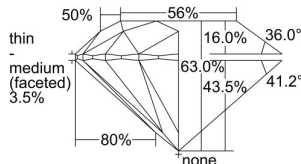

GIA®

FACSIMILE

GIA REPORT

7352682491

Verify this report at GIA.edu

GIA NATURAL DIAMOND DOSSIER®

August 04, 2020
GIA Report Number 7352682491
Shape and Cutting Style ..... Round Brilliant
Measurements ..... 4.88 - 4.91 x 3.09 mm

GRADING RESULTS

Carat Weight ..... 0.45 carat
Color Grade ..... E
Clarity Grade ..... Internally Flawless
Cut Grade ..... Excellent

ADDITIONAL GRADING INFORMATION

Polish ..... Excellent
Symmetry ..... Excellent
Fluorescence ..... Faint
Clarity Characteristics ..... Minor Details of Polish
Inscription(s): GIA 7352682491

PROPORTIONS

Profile to actual proportions

GRADING SCALES

GIA COLOR SCALE

COLOURLESS	D
	E
	F
	G
	H
	I
	J
NEAR COLOURLESS	K
	L
	M
	N
	O
	P
	Q
	R
	S
	T
	U
	V
	W
	X
	Y
LIGHT	Z

GIA CLARITY SCALE

VERY VERY SLIGHTLY INCLUDED	FLAWLESS
	INTERNALLY FLAWLESS
VERY SLIGHTLY INCLUDED	VVS₁
	VVS₂
SLIGHTLY INCLUDED	VS₁
	VS₂
INCLUDED	SI₁
	SI₂
	I₁
	I₂
	I₃

GIA CUT SCALE

EXCELLENT
VERY GOOD
GOOD
FAIR
POOR