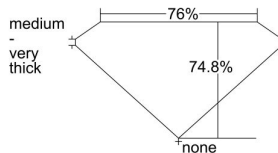

GIA®

FACSIMILE

GIA REPORT

7356493833

Verify this report at GIA.edu

GIA NATURAL DIAMOND DOSSIER®

June 29, 2020

GIA Report Number 7356493833

Shape and Cutting Style ..... Square Modified Brilliant

Measurements ..... 3.48 x 3.31 x 2.48 mm

GRADING RESULTS

Carat Weight ..... 0.23 carat

Color Grade ..... D

Clarity Grade VS2

ADDITIONAL GRADING INFORMATION

Polish ..... Excellent

Symmetry ..... Good

Fluorescence ..... None

Clarity Characteristics..... Crystal, Feather

Inscription(s): GIA 7356493833

PROPORTIONS

Profile not to actual proportions

GRADING SCALES

GIA COLOR SCALE		GIA CLARITY SCALE	
COLORLESS	D	VERY VERY SLIGHTLY SLIGHTLY INCLUDED	FLAWLESS
	E		INTERNALLY FLAWLESS
	F		VVS₁
	G		VVS₂
	H		VS₁
	I		VS₂
	J		SI₁
	K		SI₂
	L		I₁
	M		I₂
NEAR COLORLESS	N	SLIGHTLY INCLUDED	I₃
	O		
	P		
	Q		
FAINT	R		
	S		
	T		
	U		
VERY LIGHT	V		
	W		
	X		
	Y		
LIGHT	Z