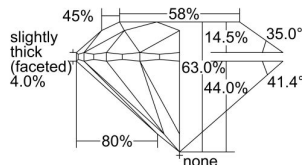

GIA®

FACSIMILE

GIA REPORT 7356628311

Verify this report at GIA.edu

GIA NATURAL DIAMOND DOSSIER®

July 20, 2020
GIA Report Number 7356628311
Shape and Cutting Style ..... Round Brilliant
Measurements ..... 4.66 - 4.69 x 2.94 mm

GRADING RESULTS

Carat Weight ..... 0.40 carat
Color Grade ..... H
Clarity Grade VS2
Cut Grade ..... Excellent

ADDITIONAL GRADING INFORMATION

Polish ..... Excellent
Symmetry ..... Excellent
Fluorescence ..... Faint
Clarity Characteristics ..... Crystal, Cloud
Inscription(s): GIA 7356628311

PROPORTIONS

Profile to actual proportions

GRADING SCALES

GIA COLOR SCALE

COLORESS	D
	E
	F
	G
	H
	I
	J
NEAR COLORESS	K
	L
FAIN	M
	N
	O
	P
VERY LIGHT	Q
	R
	S
	T
	U
	V
	W
	X
	Y
LIGHT	Z

GIA CLARITY SCALE

VERY VERY SLIGHTLY INCLUDED	FLAWLESS
	INTERNALLY FLAWLESS
VERY SLIGHTLY INCLUDED	VVS₁
	VVS₂
SLIGHTLY INCLUDED	VS₁
	VS₂
INCLUDED	SI₁
	SI₂
	I₁
	I₂
	I₃

GIA CUT SCALE

EXCELLENT
VERY GOOD
GOOD
FAIR
POOR