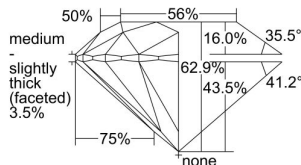

GIA®

FACSIMILE

GIA REPORT

7358179871

Verify this report at GIA.edu

GIA NATURAL DIAMOND DOSSIER®

March 18, 2020
GIA Report Number 7358179871
Shape and Cutting Style ..... Round Brilliant
Measurements ..... 5.35 - 5.39 x 3.38 mm

GRADING RESULTS

Carat Weight ..... 0.60 carat
Color Grade ..... K
Clarity Grade S11
Cut Grade ..... Excellent

ADDITIONAL GRADING INFORMATION

Polish ..... Excellent
Symmetry ..... Excellent
Fluorescence ..... None
Clarity Characteristics ..... Cloud
Inscription(s): GIA 7358179871

PROPORTIONS

Profile to actual proportions

GRADING SCALES

GIA COLOR SCALE

COLORED	D
	E
	F
	G
	H
	I
	J
NEAR COLORLESS	K
	L
Faint	M
	N
	O
	P
Very Light	Q
	R
	S
	T
	U
	V
Light	W
	X
	Y
	Z

GIA CLARITY SCALE

VERY VERY SLIGHTLY INCLUDED	FLAWLESS
	INTERNALLY FLAWLESS
VERY SLIGHTLY INCLUDED	VVS₁
	VVS₂
SLIGHTLY INCLUDED	VS₁
	VS₂
INCLUDED	SI₁
	SI₂
	I₁
	I₂
	I₃

GIA CUT SCALE

EXCELLENT
VERY GOOD
GOOD
FAIR
POOR