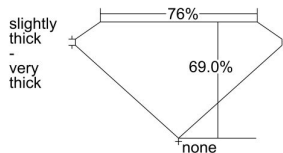

GIA®

FACSIMILE

GIA REPORT 7358203109

Verify this report at GIA.edu

GIA NATURAL DIAMOND DOSSIER®

March 11, 2020
GIA Report Number 7358203109
Shape and Cutting Style ..... Square Modified Brilliant
Measurements ..... 3.90 x 3.75 x 2.59 mm

GRADING RESULTS

Carat Weight ..... 0.30 carat
Color Grade ..... D
Clarity Grade SI1

ADDITIONAL GRADING INFORMATION

Polish ..... Excellent
Symmetry ..... Good
Fluorescence ..... None
Clarity Characteristics ..... Crystal, Cloud
Inscription(s): GIA 7358203109

PROPORTIONS

Profile not to actual proportions

GRADING SCALES

GIA COLOR SCALE		GIA CLARITY SCALE			
COLORLESS	D	VERY VERY SLIGHTLY INCLUDED	FLAWLESS		
	E		INTERNALLY FLAWLESS		
	F	VERY SLIGHTLY INCLUDED	VVS₁		
	G		VVS₂		
	H		VS₁		
	NEAR COLORLESS	I	SLIGHTLY INCLUDED	VS₂	
		J		SI₁	
		FAINT	K	INCLUDED	SI₂
			L		I₁
			M		I₂
VERY LIGHT	N	LIGHT	I₃		
	O				
	P				
	Q				
	R