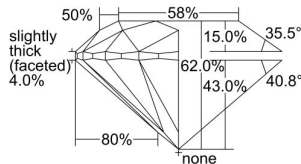

GIA®

FACSIMILE

GIA NATURAL DIAMOND DOSSIER®

August 11, 2020
GIA Report Number 7358715672
Shape and Cutting Style ..... Round Brilliant
Measurements ..... 5.67 - 5.70 x 3.52 mm

GRADING RESULTS

Carat Weight ..... 0.71 carat
Color Grade ..... E
Clarity Grade VVS2
Cut Grade ..... Excellent

ADDITIONAL GRADING INFORMATION

Polish ..... Excellent
Symmetry ..... Excellent
Fluorescence ..... Strong Blue
Clarity Characteristics..... Internal Graining, Pinpoint, Cloud, Feather

Inscription(s): GIA 7358715672

GIA REPORT 7358715672

Verify this report at GIA.edu

PROPORTIONS

Profile to actual proportions