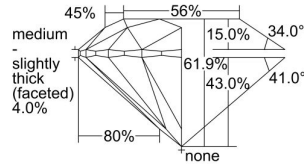

GIA®

FACSIMILE

GIA REPORT

7361154514

Verify this report at GIA.edu

GIA NATURAL DIAMOND DOSSIER®

October 28, 2020
GIA Report Number 7361154514
Shape and Cutting Style ..... Round Brilliant
Measurements ..... 5.11 - 5.12 x 3.17 mm

GRADING RESULTS

Carat Weight ..... 0.50 carat
Color Grade ..... G
Clarity Grade VS2
Cut Grade ..... Excellent

ADDITIONAL GRADING INFORMATION

Polish ..... Excellent
Symmetry ..... Excellent
Fluorescence ..... Medium Blue
Clarity Characteristics ..... Feather
Inscription(s): GIA 7361154514

PROPORTIONS

Profile to actual proportions

GRADING SCALES

GIA COLOR SCALE	GIA CLARITY SCALE	GIA CUT SCALE	
D	FLAWLESS	EXCELLENT	
E	INTERNALLY FLAWLESS		
F		VVS₁	VERY GOOD
G	VVS₂		
H	VS₁	GOOD	
I	VS₂		
J	SI₁	FAIR	
K	SI₂		
L	I₁	POOR	
M	I₂		
N	I₃		
O			
P			
Q			
R			
S			
T			
U			
V			
W			
X			
Y			
Z