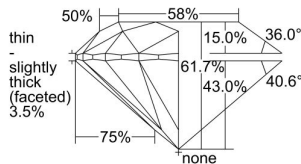

GIA®

FACSIMILE

GIA REPORT

7366896260

Verify this report at GIA.edu

GIA NATURAL DIAMOND DOSSIER®

August 01, 2023
GIA Report Number 7366896260
Shape and Cutting Style ..... Round Brilliant
Measurements ..... 5.64 - 5.68 x 3.49 mm

GRADING RESULTS

Carat Weight ..... 0.69 carat
Color Grade ..... E
Clarity Grade S11
Cut Grade ..... Excellent

ADDITIONAL GRADING INFORMATION

Polish ..... Excellent
Symmetry ..... Excellent
Fluorescence ..... None
Clarity Characteristics..... Cloud, Crystal, Feather
Inscription(s): GIA 7366896260

PROPORTIONS

Profile to actual proportions

GRADING SCALES

GIA COLOR SCALE	GIA CLARITY SCALE	GIA CUT SCALE	
D	FLAWLESS	EXCELLENT	
E	INTERNALLY FLAWLESS		
F		VVS₁	VERY GOOD
G	VVS₂		
H	VS₁	GOOD	
I	VS₂		
J	S1₁	FAIR	
K	S1₂		
L	I₁	POOR	
M	I₂		
N	I₃		
O			
P			
Q			
R			
S			
T			
U			
V			
W			
X			
Y			
Z