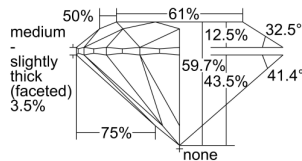

GIA®

FACSIMILE

GIA REPORT

7368040040

Verify this report at GIA.edu

GIA NATURAL DIAMOND DOSSIER®

September 17, 2020
GIA Report Number **7368040040**
Shape and Cutting Style ..... **Round Brilliant**
Measurements ..... **5.16 - 5.18 x 3.09 mm**

GRADING RESULTS

Carat Weight ..... **0.50 carat**
Color Grade ..... **D**
Clarity Grade **VVS1**
Cut Grade ..... **Excellent**

ADDITIONAL GRADING INFORMATION

Polish ..... **Excellent**
Symmetry ..... **Excellent**
Fluorescence ..... **Faint**
Clarity Characteristics ..... **Pinpoint**
Inscription(s): **GIA 7368040040**

PROPORTIONS

Profile to actual proportions

GRADING SCALES

GIA COLOR SCALE	GIA CLARITY SCALE	GIA CUT SCALE
D	FLAWLESS	EXCELLENT
E	INTERNALLY FLAWLESS	
F	VVS₁	VERY GOOD
G		
H	VS₁	GOOD
I		
J	VS₂	FAIR
K		
L	SI₁	POOR
M		
N	I₁	
O		
P	I₂	
Q		
R	I₃	
S		
T		
U		
V		
W		
X		
Y		
Z